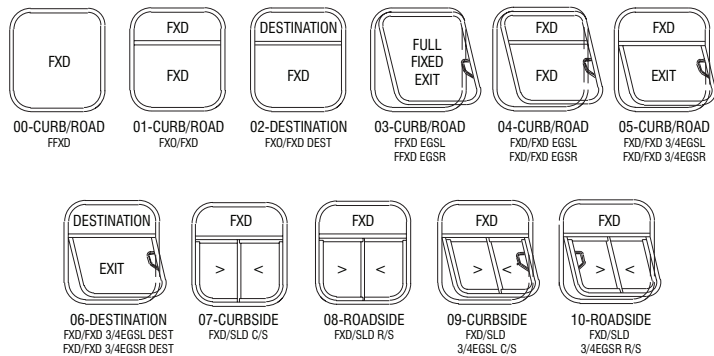

**FIXED, FIXED OVER FIXED, FIXED OVER SLIDER –
NON-EGRESS AND EGRESS**