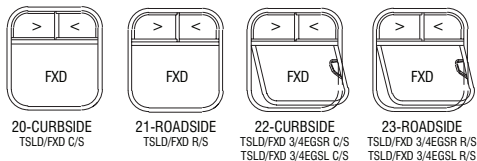

**TOP “T” SLIDER OVER FIXED
NON-EGRESS AND EGRESS**