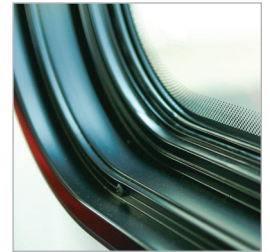

RICON RAPID REPLACEMENT 3-MINUTE WINDOWS

The exclusive Ricon 3-Minute Window saves time and money by allowing operators to replace glazing in approximately three minutes. There is no need to remove the frame from the vehicle because the rapid replacement design uses a unique patented metal retainer system to securely fix the window into the frame.

With Ricon 3-Minute Windows it is unnecessary to waste hours struggling to remove rubber grommets before replacing windows that have been damaged or marked by graffiti.

TWO PROGRESSIVE DESIGNS WITH UNLIMITED APPLICATIONS