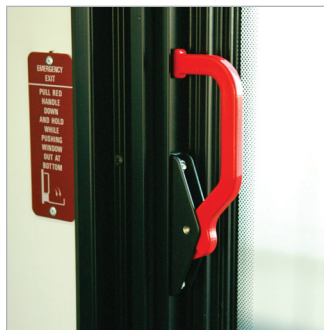

**HOPPER OVER EGRESS
AND NON-EGRESS**

**FULL SLIDER –
NON-EGRESS AND EGRESS**

Ricon transit bus windows are custom built to meet vehicle applications and configurations including optional glazing, UV and luminescence tinting. All windows meet FMVSS and applicable regulatory specifications.

FOR MORE INFORMATION, CONSULT YOUR RICON REPRESENTATIVE