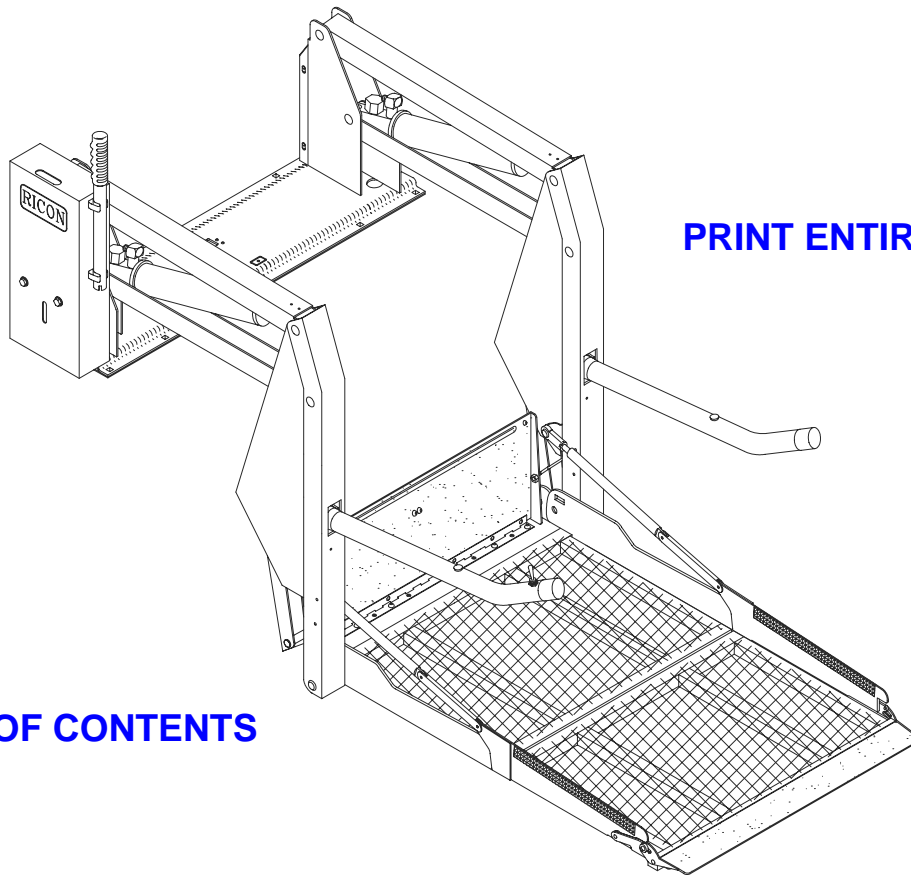

KlearVue

K-Series Folding Platform DOT – Private Use Lift

[PRINT ENTIRE MANUAL](#)

[TABLE OF CONTENTS](#)

SERVICE MANUAL