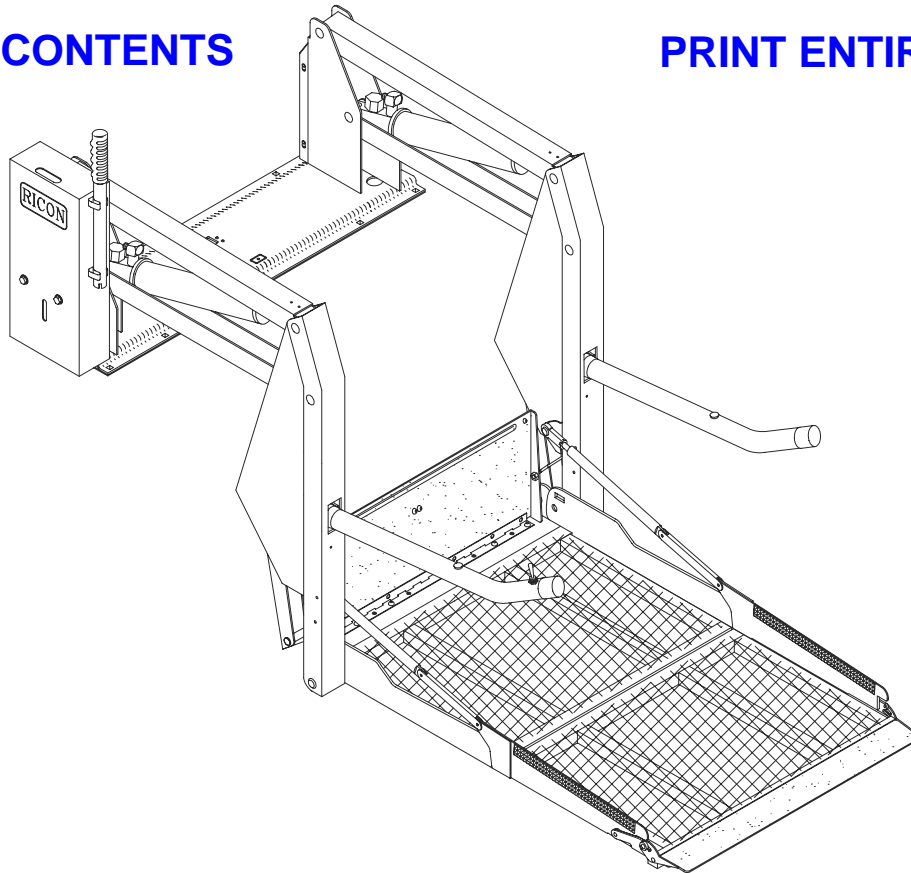

RICON®

INNOVATION IN MOBILITY™

KlearVue K-Series Folding Platform DOT – Private Use Lift

[TABLE OF CONTENTS](#)

[PRINT ENTIRE MANUAL](#)

SERVICE MANUAL