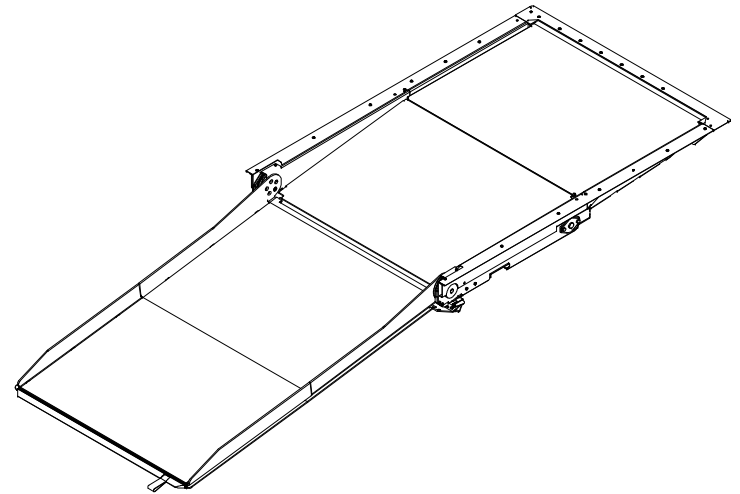

Ricon[®]
A **Wabtec** company

FoldOver[®]
621R-Series 1:6
Low-Floor Bus Ramp

Operator Manual

[-PRINT ENTIRE MANUAL-](#)

[-TABLE OF CONTENTS-](#)

09/20/11

32D62101.A

©2011 RICON CORPORATION
All Rights Reserved