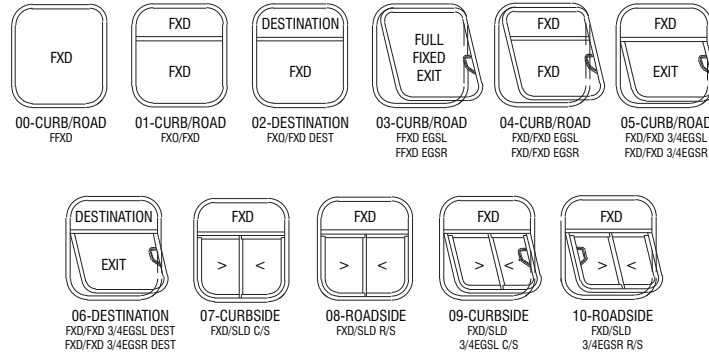

RICON WINDOW CONFIGURATIONS

FIXED, FIXED OVER FIXED, FIXED OVER SLIDER – NON-EGRESS AND EGRESS