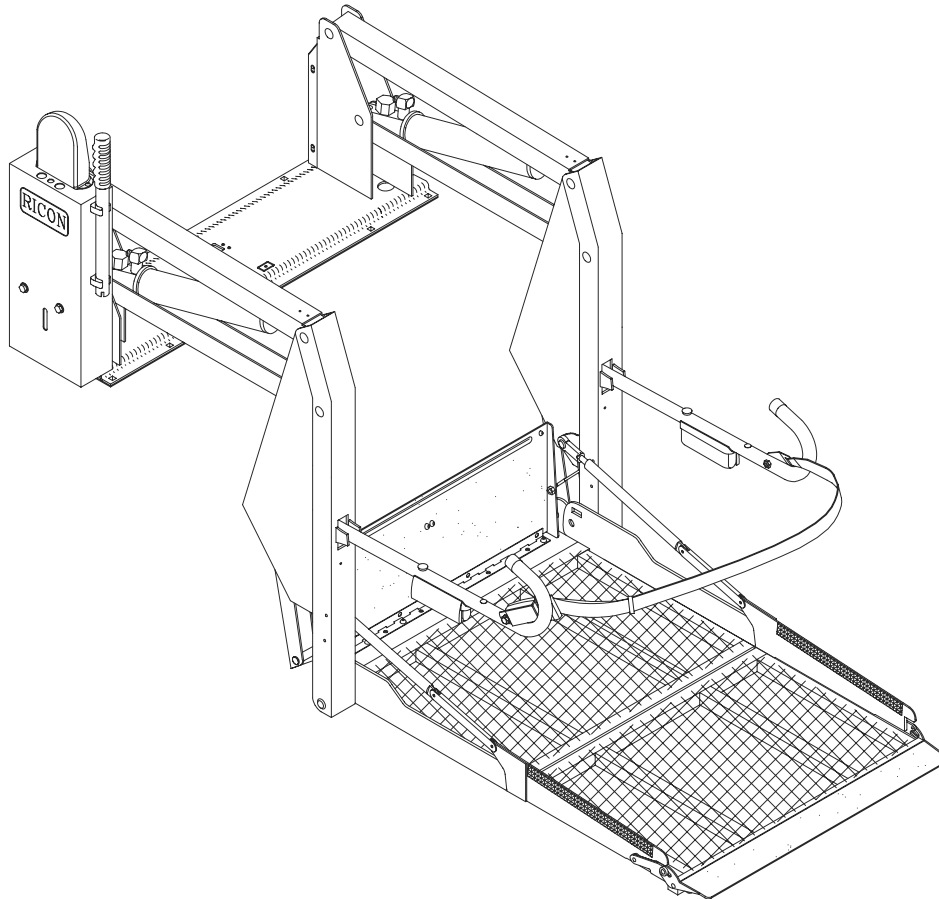

Ricon®

A Wabtec company

KlearVue™

**K-Series® Folding Platform
DOT – Public Use Lift**

[-TABLE OF CONTENTS-](#)

[-HOME-](#)

[-PRINT ENTIRE MANUAL-](#)

SERVICE MANUAL